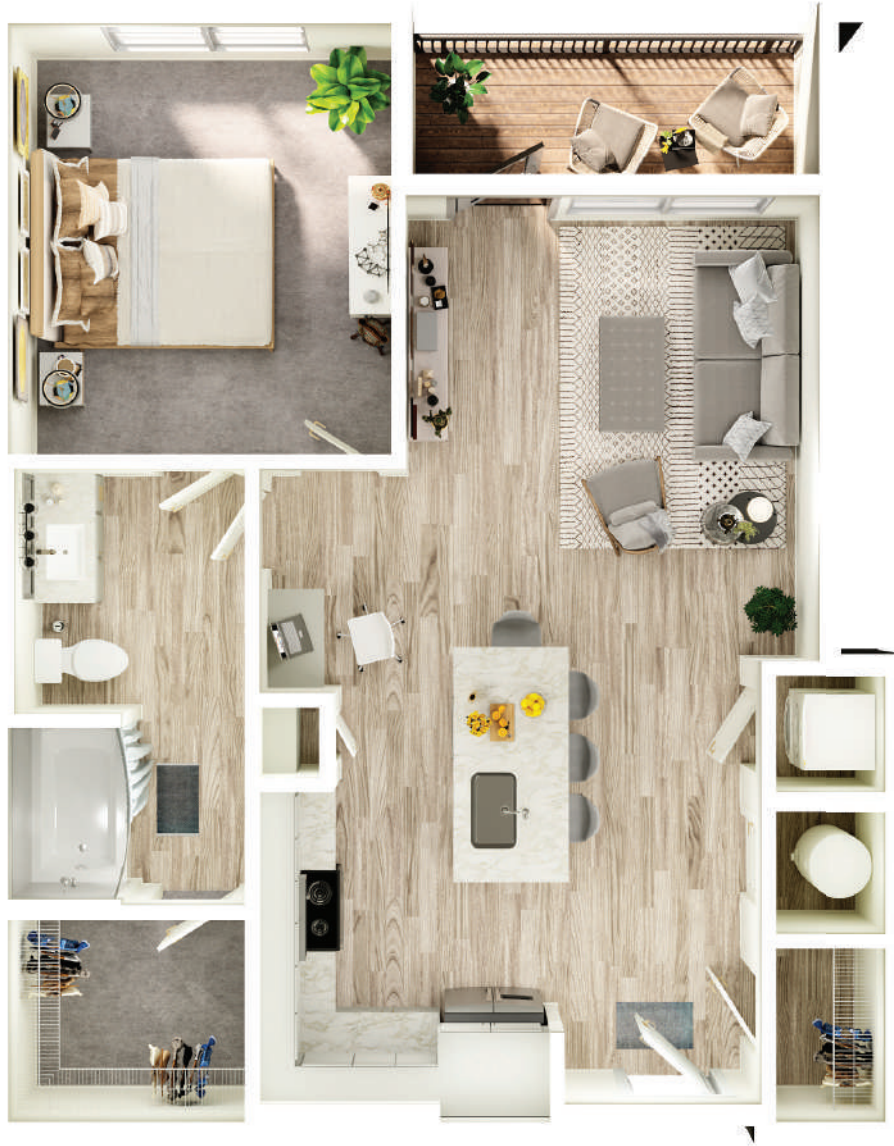

A8

1 BED / 1 BATH

766

SQ. FT.

LYRA

BY
RADIUS

3865 Shackelford Road | Duluth, GA 30096

www.lyrabyradius.com

Floor plans are artist's rendering. All dimensions are approximate. Actual product and specifications may vary in dimension or detail. Not all features are available in every apartment. Prices and availability are subject to change. Please see a representative for details.